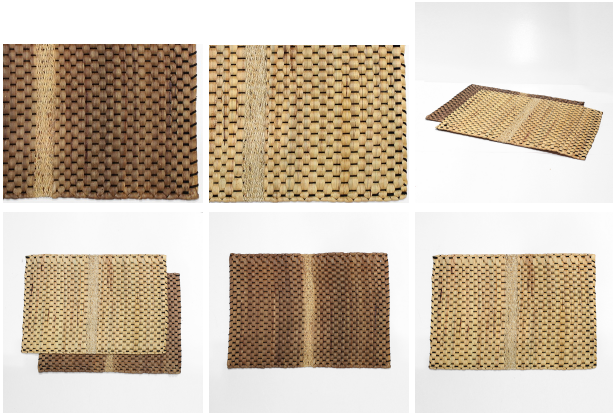

- Brown - Natural - Brown
- Natural - Brown - Natural
- Natural - Grey - Natural
- Natural - Natural - Natural

Size : W34 x L45 cm.

Water Hyacinth Placemat/PWP31

(PWP-31)

SKU:

Categories: [Placemat](#), [Table Top](#)

Water Hyacinth Color: Brown, Grey, Natural

Product Description

Product name : Water Hyacinth Placemat/PWP31 **Product code :** PWP-31 **Color :**

- Natural
- Brown
- Grey

Description : Placemat made from plain water hyacinth **Size :** W34 x L45 cm.

Water Hyacinth Placemat/PTWP35

(PTWP-35)

SKU:

Categories: [Placemat](#), [Table Top](#)

Water Hyacinth Color: Br - Nat - Br, Gr - Nat - Gr, Nat - Br - Nat, Nat - Gr - Nat, Nat - Nat - Nat

Product Description