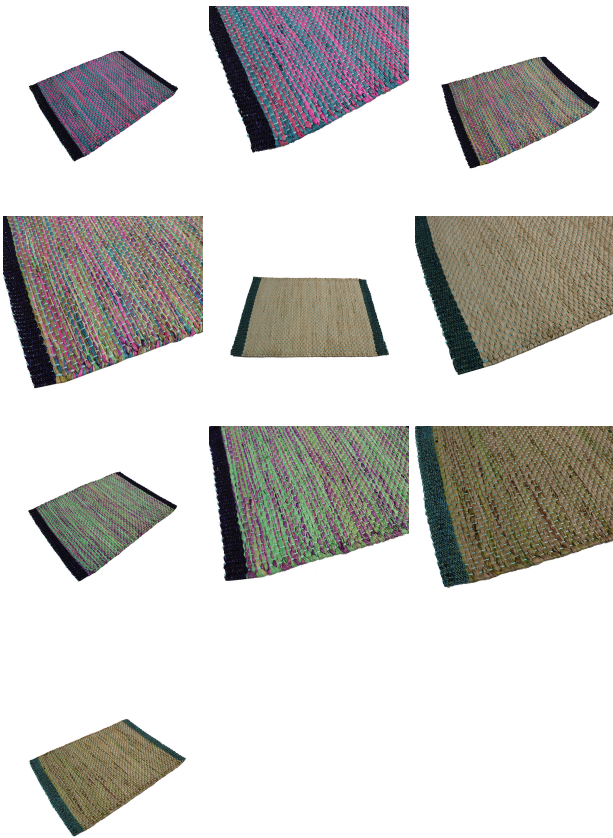

KOK-LOOP Placemat

(KOK-LOOP/P)

SKU:

Categories: [Placemat](#), [Table Top](#)

Color: Black, Natural

Product Description

Product name : KOK-LOOP Placemat **Product description** : Handwoven reed placemat with cotton cord patterning on metal frame **Product code** : KOK-LOOP/P **Product size** : 38 x 48 cm. **Color** :

- Black
- Natural

JIGSAW Placemat

(JW P-25 WH/NAT)

SKU:

Categories: [Placemat](#)

Product Description

Product name : JIKSAW Placemat **Product description :** Coiled single braided water hyacinth placemat

Product code : JW P-25 WH/NAT **Product size :** W30 x L48 cm. **Color :** Natural

BLOSSOM Placemat - RFPM031

(BLOSS RFPM-031)

SKU:

Categories: [Placemat](#), [Table Top](#)

Color: Gray, Green, Natural, Pink, Rainbow

Product Description

Product name : BLOSSOM Placemat - RFPM031 **Product code :** BLOSSOM RFPM-031 **Size :** W.34 x L.45 x 0.5 (Thick) cm. **Description :** BLOSSOM Handwoven raffia Placemat with 2-sides water hyacinth edges
Color :