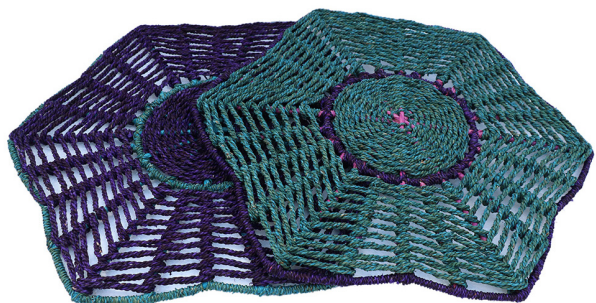

KOK-LOOP Placemat

(KOK-LOOP/P)

SKU:

Categories: [Placemat](#), [Table Top](#)

Color: Black, Natural

Product Description

Product name : KOK-LOOP Placemat **Product description** : Handwoven reed placemat with cotton cord patterning on metal frame **Product code** : KOK-LOOP/P **Product size** : 38 x 48 cm. **Color** :

BLOSSOM Placemat - RFPM031

(BLOSS RFPM-031)

SKU:

Categories: [Placemat](#), [Table Top](#)

Color: Gray, Green, Natural, Pink, Rainbow

Product Description

Product name : BLOSSOM Placemat - RFPM031 **Product code :** BLOSSOM RFPM-031 **Size :** W.34 x L.45 x 0.5 (Thick) cm. **Description :** BLOSSOM Handwoven raffia Placemat with 2-sides water hyacinth edges
Color :

- Pink

- Rainbow
 - Green
 - Grey
 - Natural
-

BLOSSOM Placemat-TPM24

(BLOSS TPM-24)

SKU:

Categories: [Hot Plate](#), [Placemat](#), [Table Top](#)

Water Hyacinth Color: Blue, Purple

Product Description

Product name : BLOSSOM Placemat-TPM24 **Product code :** BLOSS TPM-24 **Size :** Dia.41cm. (thick 2cm) **Description :** BLOSSOM Placemat in woven twisted water hyacinth on powder-coated wire frame **Color :**