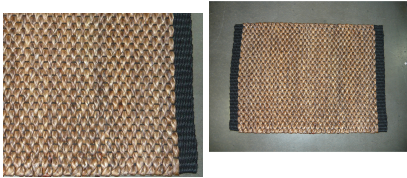

Product Description

Product name : Water Hyacinth Place-35 **Product code :** TSWP-35 **Color :**

- Natural - Natural - Natural
- Natural - Brown - Natural

Description : Placemat made from twisted and single braided water hyacinth stripes **Size :** W34 x L45 cm.

Water Hyacinth Placemat-040

(SWP-040)

SKU:

Categories: [Placemat](#), [Table Top](#)

Product Description

Product name : Water Hyacinth Placemat-040 **Product code :** SWP-40 **Color :** Brown **Description :** Placemat made from single braided water hyacinth with black jute edges **Size :** W34 x L45 cm.