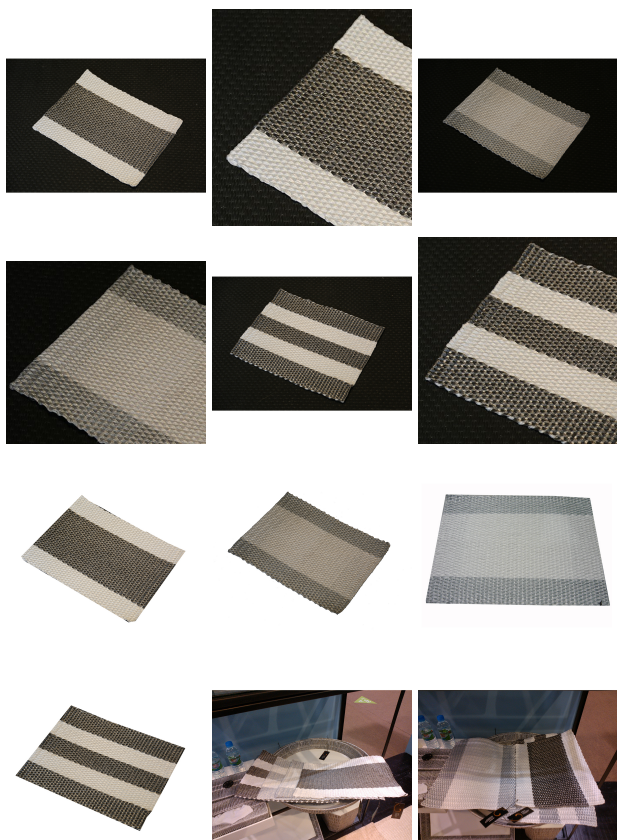

- Black
- Cream

- Green

Description : CROSS Round Placemat in woven cotton rope on powder-coated wire frame

PM-Polypropylene Placemat

(PMPP)

SKU:

Categories: [Placemat](#), [Table Top](#)

Model: 13, 14 Polypropylene (PP) Color Way: SV / WH / SV color, Grey & White color, Wh / Gr / Wh color