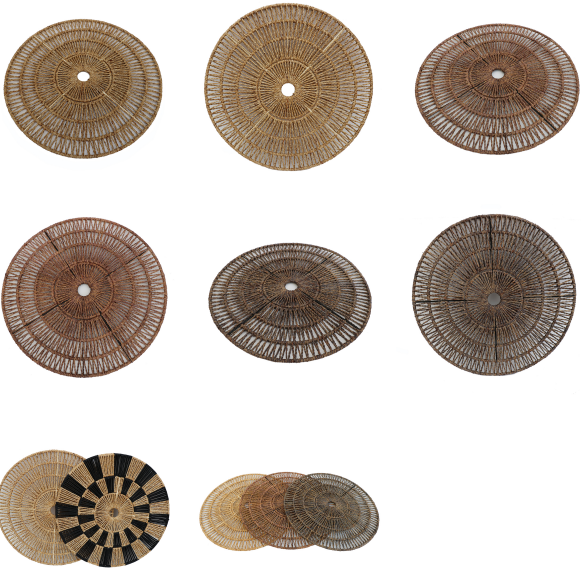

Product name : BLOSSOM Placemat-RFPM24 **Product code :** BLOSS RFPM-24 **Size :** Dia.40.5 cm.
(thick 2cm) **Description :** BLOSSOM Placemat in woven raffia on powder-coated wire frame **Color :**

- Pink
 - Green
 - Gray
 - Natural
-

CROSS Twisted Water Hyacinth Placemat

(CROSS PMTW-23)

SKU:

Categories: [Placemat](#), [Table Top](#)

Water Hyacinth Color: Brown, Grey, Natural

Product Description

Product name : CROSS Twisted Water Hyacinth Placemat **Product code :** CROSS PMTW-23 **Size :** Dia.38 x 0.7 cm. **Color :**

- Natural
- Brown
- Grey

Description : CROSS Round Placemat made from wire frame, hand-wrapped twisted water hyacinth

MELANGE Placemat-23

(MELANGE PM-23)

SKU:

Categories: [Placemat](#), [Table Top](#)

Color: Brown, Gray, Natural