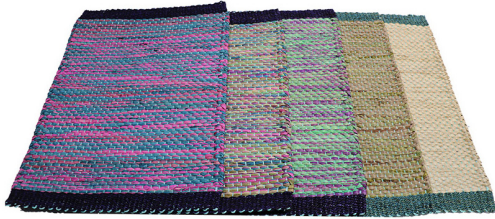

KOK-LOOP Placemat

(KOK-LOOP/P)

SKU:

Categories: [Placemat](#), [Table Top](#)

Color: Black, Natural

Product Description

Product name : KOK-LOOP Placemat **Product description** : Handwoven reed placemat with cotton cord patterning on metal frame **Product code** : KOK-LOOP/P **Product size** : 38 x 48 cm. **Color** :

- Black
- Natural

JIGSAW Placemat

(JW P-25 WH/NAT)

SKU:

Categories: [Placemat](#)

Product Description

Product name : JIKSAW Placemat **Product description :** Coiled single braided water hyacinth placemat

Product code : JW P-25 WH/NAT **Product size :** W30 x L48 cm. **Color :** Natural

BLOSSOM Placemat - RFPM031

(BLOSS RFPM-031)

SKU:

Categories: [Placemat](#), [Table Top](#)

Color: Gray, Green, Natural, Pink, Rainbow

Product Description

Product name : BLOSSOM Placemat - RFPM031 **Product code :** BLOSSOM RFPM-031 **Size :** W.34 x L.45 x 0.5 (Thick) cm. **Description :** BLOSSOM Handwoven raffia Placemat with 2-sides water hyacinth edges
Color :