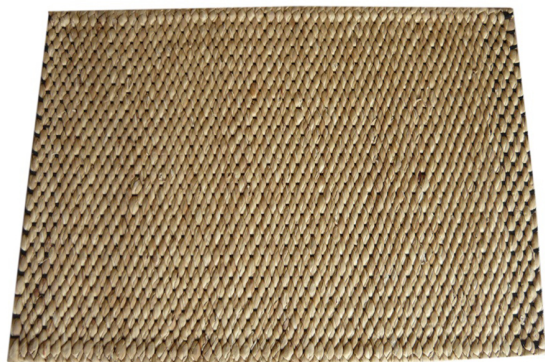

Product Description

Product name : Water Hyacinth Place-35 **Product code :** TSWP-35 **Color :**

- Natural - Natural - Natural
- Natural - Brown - Natural

Description : Placemat made from twisted and single braided water hyacinth stripes **Size :** W34 x L45 cm.

Water Hyacinth Placemat-040

(SWP-040)

SKU:

Categories: [Placemat](#), [Table Top](#)

Product Description

Product name : Water Hyacinth Placemat-040 **Product code :** SWP-40 **Color :** Brown **Description :** Placemat made from single braided water hyacinth with black jute edges **Size :** W34 x L45 cm.

Water Hyacinth Placemat-31

(SWP-31)

SKU:

Categories: [Placemat](#), [Table Top](#)

Water Hyacinth Color: Brown, Grey, Natural

Product Description

Product name : Water Hyacinth Placemat-31 **Product code :** SWP-31 **Color :**

- Natural
- Brown
- Grey

Description : Placemat made from plain single braided water hyacinth **Size :** W34 x L45 cm.

Water Hyacinth Placemat-34

(SJWP-34)

SKU:

Categories: [Placemat](#), [Table Top](#)

Water Hyacinth Color: Grey, Natural