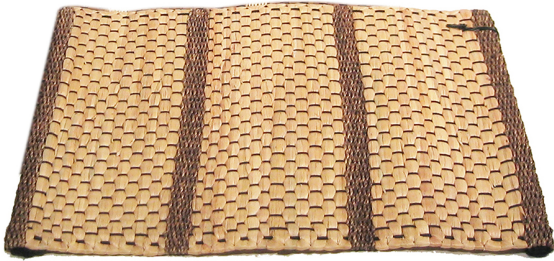

- Natural
- Brown
- Grey

Description : Placemat made from plain single braided water hyacinth **Size :** W34 x L45 cm.

Water Hyacinth Placemat-34

(SJWP-34)

SKU:

Categories: [Placemat](#), [Table Top](#)

Water Hyacinth Color: Grey, Natural

Product Description

Product name : Water Hyacinth Placemat-34 **Product code :** SJWP-34 **Color :**

- Natural
- Grey

Description : Placemat made from single braided water hyacinth with stripes in black jute design **Size :** W34 x L45 cm.

Water Hyacinth Placemat-34

(PTWP-34)

SKU:

Categories: [Placemat](#), [Table Top](#)

Product Description

Product name : Water Hyacinth Placemat-34 **Product code :** PTWP-34 **Color :** Brown - Natural - Brown