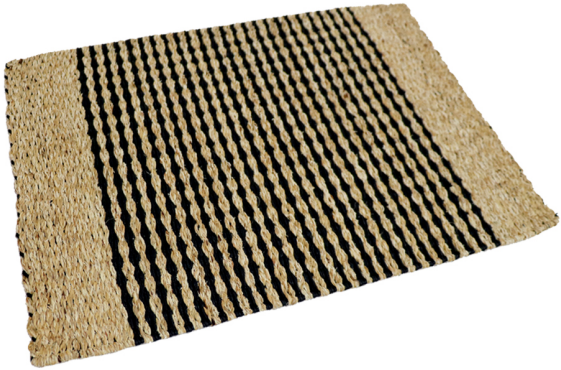

Product Description

Product name : Hessian Round Placemat **Product code :**

- CIR-RPM
- SE-CIR-RPM
- FRINGE-RPE

Product description : Hessian Round Placemat : w/ coiling twisted water hyacinth edged **Size** : Dia.38 cm.

Black Cotton & Twisted Water Hyacinth Placemat

(TCWP-210)

SKU:

Categories: [Placemat](#), [Table Top](#)

Product Description

Product name : Black Cotton & Twisted Water Hyacinth Placemat **Product code** : TCWP-210 (T/S/T)