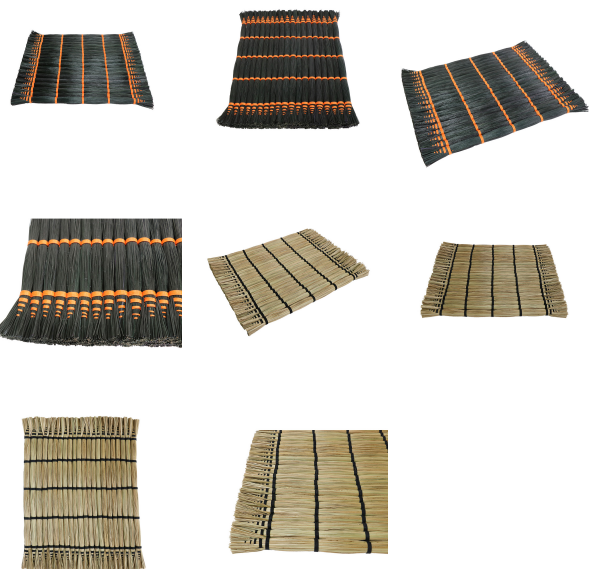

KOK-LOOP Placemat

(KOK-LOOP/P)

SKU:

Categories: [Placemat](#), [Table Top](#)

Color: Black, Natural

Product Description

Product name : KOK-LOOP Placemat **Product description** : Handwoven reed placemat with cotton cord patterning on metal frame **Product code** : KOK-LOOP/P **Product size** : 38 x 48 cm. **Color** :

- Black
- Natural

JIGSAW Placemat

(JW P-25 WH/NAT)

SKU:

Categories: [Placemat](#)

Product Description

Product name : JIKSAW Placemat **Product description :** Coiled single braided water hyacinth placemat

Product code : JW P-25 WH/NAT **Product size :** W30 x L48 cm. **Color :** Natural