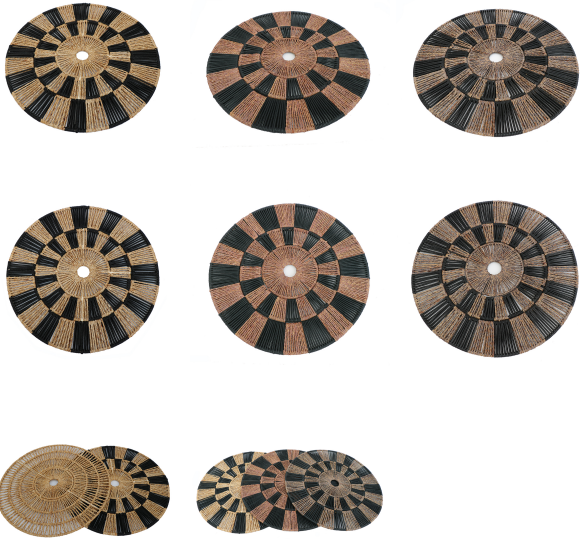

CROSS Twisted Water Hyacinth Placemat

(CROSS PMTW-23)

SKU:

Categories: [Placemat](#), [Table Top](#)

Water Hyacinth Color: Brown, Grey, Natural

Product Description

Product name : CROSS Twisted Water Hyacinth Placemat **Product code :** CROSS PMTW-23 **Size :** Dia.38 x 0.7 cm. **Color :**

- Natural
- Brown
- Grey

Description : CROSS Round Placemat made from wire frame, hand-wrapped twisted water hyacinth

MELANGE Placemat-23

(MELANGE PM-23)

SKU:

Categories: [Placemat](#), [Table Top](#)

Color: Brown, Gray, Natural

Product Description

Product name : MELANGE Placemat-23 **Product code :** MELANGE PM-23 **Size :** Dia.38 x 0.7 cm. **Color :**

- Natural
- Brown
- Grey

Description : MELANGE Round Placemat made from wire frame, hand-wrapped with black cotton rope and twisted water hyacinth