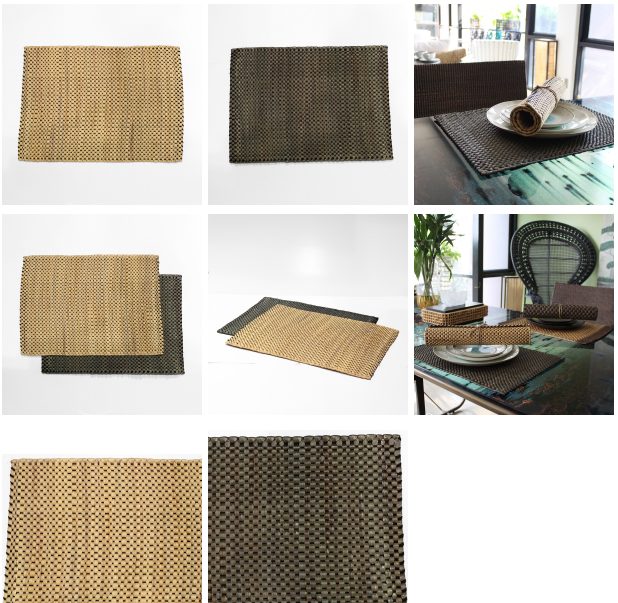

- Brown - Natural - Brown
- Natural - Brown - Natural
- Natural - Grey - Natural
- Natural - Natural - Natural

Size : W34 x L45 cm.

Water Hyacinth Placemat/PWP31

(PWP-31)

SKU:

Categories: [Placemat](#), [Table Top](#)

Water Hyacinth Color: Brown, Grey, Natural

Product Description

Product name : Water Hyacinth Placemat/PWP31 **Product code :** PWP-31 **Color :**

- Natural
- Brown
- Grey

Description : Placemat made from plain water hyacinth **Size :** W34 x L45 cm.