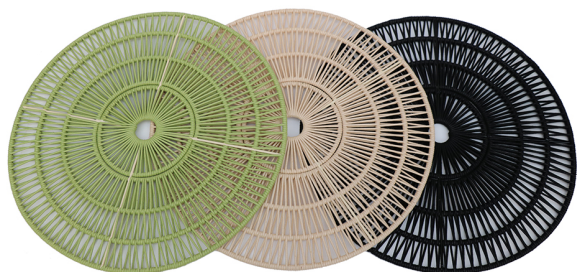

- Natural
- Brown
- Grey

Description : CROSS Round Placemat made from wire frame, hand-wrapped twisted water hyacinth

MELANGE Placemat-23

(MELANGE PM-23)

SKU:

Categories: [Placemat](#), [Table Top](#)

Color: Brown, Gray, Natural

Product Description

Product name : MELANGE Placemat-23 **Product code :** MELANGE PM-23 **Size :** Dia.38 x 0.7 cm. **Color :**

- Natural
- Brown
- Grey

Description : MELANGE Round Placemat made from wire frame, hand-wrapped with black cotton rope and twisted water hyacinth

CROSS Cotton Rope Placemat

(CROSS PMCT-23)

SKU:

Categories: [Placemat](#), [Table Top](#)

Color: Black, Cream, Green

Product Description

Product name : CROSS Cotton Rope Placemat **Product code :** CROSS PMCT-23 **Size :** Dia.38 x 0.7 cm.
Color :

- Black
- Cream

- Green

Description : CROSS Round Placemat in woven cotton rope on powder-coated wire frame

PM-Polypropylene Placemat

(PMPP)

SKU:

Categories: [Placemat](#), [Table Top](#)

Model: 13, 14 Polypropylene (PP) Color Way: SV / WH / SV color, Grey & White color, Wh / Gr / Wh color