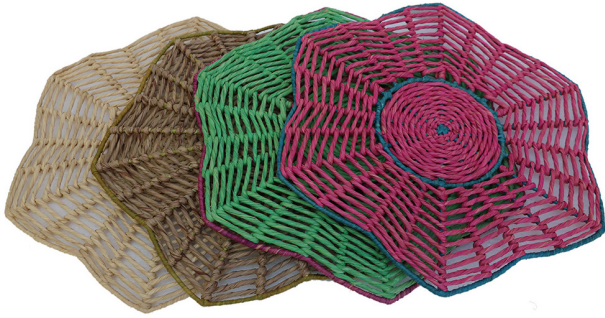

KOK-LOOP Placemat

(KOK-LOOP/P)

SKU:

Categories: [Placemat](#), [Table Top](#)

Color: Black, Natural

Product Description

Product name : KOK-LOOP Placemat **Product description** : Handwoven reed placemat with cotton cord patterning on metal frame **Product code** : KOK-LOOP/P **Product size** : 38 x 48 cm. **Color** :

- Purple

- Blue
-

BLOSSOM Placemat-RFPM24

(BLOSS RFPM-24)

SKU:

Categories: [Hot Plate](#), [Placemat](#), [Table Top](#)

Color: Gray, Green, Natural, Pink

Product Description

Product name : BLOSSOM Placemat-RFPM24 **Product code :** BLOSS RFPM-24 **Size :** Dia.40.5 cm.
(thick 2cm) **Description :** BLOSSOM Placemat in woven raffia on powder-coated wire frame **Color :**

- Pink
 - Green
 - Gray
 - Natural
-

CROSS Twisted Water Hyacinth Placemat

(CROSS PMTW-23)

SKU:

Categories: [Placemat](#), [Table Top](#)

Water Hyacinth Color: Brown, Grey, Natural

Product Description

Product name : CROSS Twisted Water Hyacinth Placemat **Product code :** CROSS PMTW-23 **Size :** Dia.38 x 0.7 cm. **Color :**