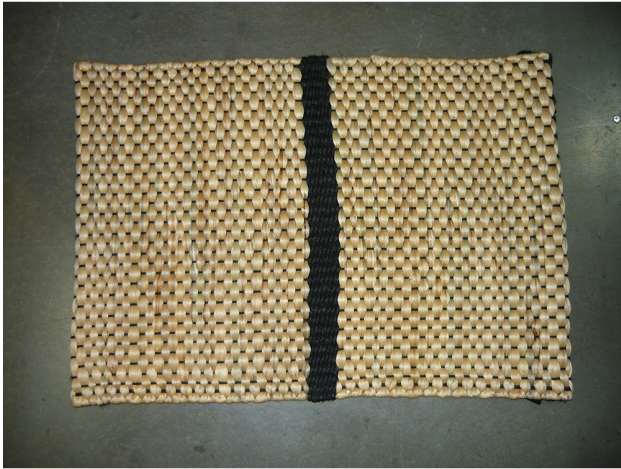

Product Description

Product name : Water Hyacinth Placemat-34 **Product code :** SJWP-34 **Color :**

- Natural
- Grey

Description : Placemat made from single braided water hyacinth with stripes in black jute design **Size :** W34 x L45 cm.

Water Hyacinth Placemat-34

(PTWP-34)

SKU:

Categories: [Placemat](#), [Table Top](#)

Product Description

Product name : Water Hyacinth Placemat-34 **Product code :** PTWP-34 **Color :** Brown - Natural - Brown

Description : Placemat made from plain water hyacinth with stripes in twisted design **Size :** W34 x L45 cm.

Water Hyacinth Placemat-33

(PJWP-33)

SKU:

Categories: [Placemat](#), [Table Top](#)

Product Description