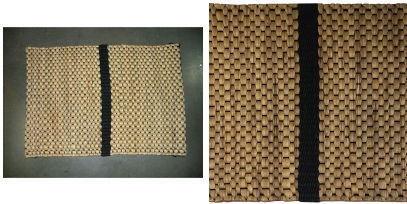

Water Hyacinth Placemat-33

(PJWP-33)

SKU:

Categories: [Placemat](#), [Table Top](#)

Product Description

Product name : Water Hyacinth Placemat-33 **Product code :** PJWP-33 **Color :** Natural **Description :** Placemat made from plain water hyacinth and black juted in the center **Size :** W34 x L45 cm.