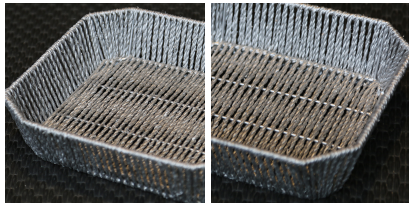

Twisted WH Basket-13

(WHBA-13)

SKU:

Categories: [Basket & Bowl](#)

Water Hyacinth Color: Natural, Silver **Size:** RL, RM, RS, SQL, SQM, SQS

Product Description

Product name : Twisted WH Basket-13

Product code :

- WHBA-13 SQ
- WHBA-13 R

Color : Silver

Description : Basket made from woven twisted water hyacinth

Size :

- SQL (Large) - W18 x L18 x H6 cm.
- SQM (Medium) - W16 x L16 x H6 cm.
- SQS (Small) - W14 x L14 x H6 cm.
- RL (Large) - W21 x L24 x H6 cm.
- RM (Medium) - W18 x L21 x H6 cm.
- RS (Small) - W16 x L18 x H6 cm.