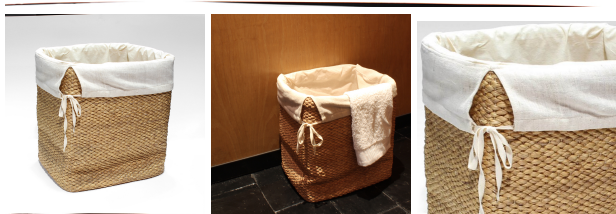

Single braided Rectangle Laundry basket-08

(SBA-08 L)

SKU:

Categories: [Basket & Bowl](#)

Product Description

Product name : Single braided Rectangle Laundry basket-08

Product code : SBA-08 L

Description : Laundry basket made from single braided water hyacinth with removable cotton fabric bag