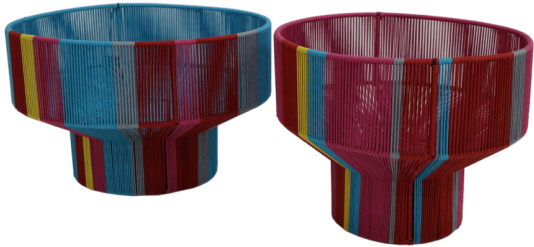

(MELANGE BOWL01)

SKU:

Categories: [Basket & Bowl](#)

Size: L, S

Product Description

Product name : Melange Fruit Bowl-01

Product code :

- Melange Bowl01 L
- Melange Bowl01 S

Product description : Mélange Fruit Bowl made of wire frame, hand-wrapped with cotton yarn and water hyacinth

Size :

- L - W35 x L35 x H23 cm.
 - S - W28.5 x L28.5 x H23 cm.
-

Melange Fruit Bowl02

(MELANGE BOWL02)

SKU:

Categories: [Basket & Bowl](#)

Size: L, S

Product Description

Product name : Melange Fruit Bowl - 02

Product code :

- MELANGE BOWL02 L - Blue Tone
- MELANGE BOWL02 S - Pink Tone

Product description : Melange Fruit Bowl of wire frame, hand-wrapped with cotton rope