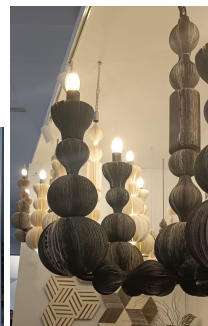

Black Newspaper Chandelier

(CDL-26 BNP)

SKU:

Categories: [Pendant Lamp](#)

Product Description

Product name : Black Newspaper Chandelier **Product description** : Recycled Newspaper Chandelier in black spray-paint finish **Product code** : CDL-26 BNP **Color** : Black **Product size** : W66 x L66 x H75 cm.

Newspaper Chandelier

(CDL-26 NP)

SKU:

Categories: [Pendant Lamp](#)

Product Description

Product name : Newspaper Chandelier **Product description :** Recycled Newspaper Chandelier **Product code :** CDL-26 NP **Product size :** W66 x L66 x H75 cm.