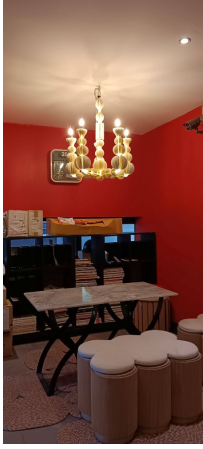

Black Newspaper Chandelier

(CDL-26 BNP)

SKU:

Categories: [Pendant Lamp](#)

Product Description

Product name : Black Newspaper Chandelier **Product description** : Recycled Newspaper Chandelier in black spray-paint finish **Product code** : CDL-26 BNP **Color** : Black **Product size** : W66 x L66 x H75 cm.

Newspaper Chandelier

(CDL-26 NP)

SKU:

Categories: [Pendant Lamp](#)

Product Description

Product name : Newspaper Chandelier **Product description :** Recycled Newspaper Chandelier **Product code :** CDL-26 NP **Product size :** W66 x L66 x H75 cm.

(BALL PL-MZ)

SKU:

Categories: [Pendant Lamp](#)

Product Description

Product name : Paper Pendant Lamp-BALL **Product description :** Paper Pendant Lamp **Product code :** BALL PL-MZ **Product size :** Dia.15 x H50 cm.