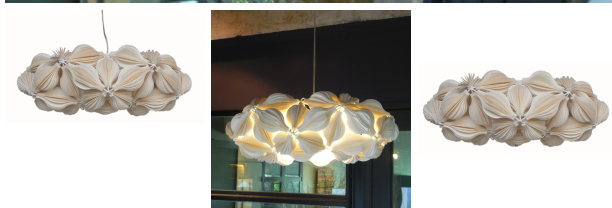

CROSS Nylon Rope Pendant Lamp

(CROSS LAMP-JK23)

SKU:

Categories: [Ceiling Lamp](#), [Lighting](#), [Pendant Lamp](#)

Product Description

Product name : CROSS Nylon Rope Pendant Lamp **Product code :** CROSS LAMP-JK23 **Size :** Dia.35.5 x 97 cm. **Description :** CROSS Pendant Lamp Shade in woven nylon rope on powder-coated wire frame and decorated cotton tassels

SA Pendant Lamp-P

(PUMPKIN SA-P)

SKU:

Categories: [Lighting](#), [Pendant Lamp](#)

Product Description

Product name : SA Pendant Lamp-P **Product code** : PUMPKIN SA-P **Description** : Mulberry paper pendant lamp decorate in minin pumpkin shape (item come without bulb) **Size** : Dia.56 x 20 cm.