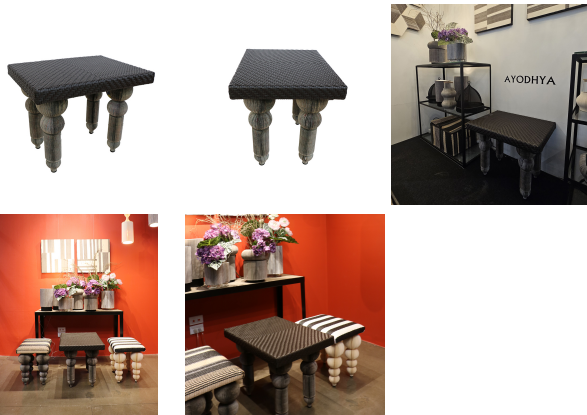

BALL Side Table

(BALL STB-NPPE)

SKU:

Categories: [Side Table](#)

Product Description

Product name : BALL Side Table **Product description** : Black metal legged Side Table with newspaper wrapped and PE-woven top **Product code** : BALL STB-NPPE **Product size** : W46 x L71 x H50 cm.
