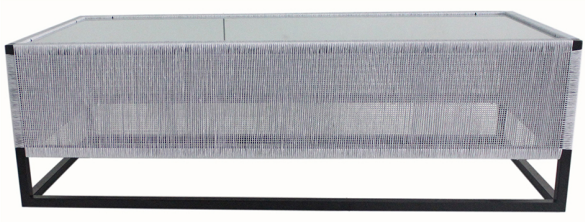

Description : LAYER High Coffee Table in die-cut newspaper with 1.2mm-thick glass top on veneer

Moss Mix Coffee Table-55x110x40

(CT-MOSS/MIX/55x110x40)

SKU:

Categories: [Coffee Table](#), [Furniture](#)

Product Description

Product name : Moss Mix Coffee Table-55x110x40 **Product code :** CT-MOSS/MIX/55x110x40 **Size :** W55 x L110 x H40 cm. **Description :**

- Black powder coated steel frame
- Tray filled with dry moss mix with plants componenets
- Glass Top

Ozen Coffee Table

(OZEN-CFTB)

SKU:

Categories: [Coffee Table](#), [Furniture](#)

Product Description

Product name : Ozen Coffee Table **Product code :** OZEN-CFTB **Color :** Silver **Description :**

- Black powder coated steel frame
- Silver polypropylene weaved into pattern
- Glass topped table

Size : W60 x L130 x H40 cm.
