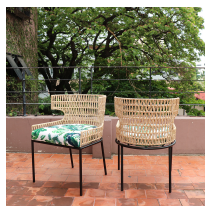

CROSS WING Dining Chair - Twisted Water Hyacinth - Leaf

(CROSS-DI-TW-LEAF)

SKU:

Categories: [Dining Chair](#), [Furniture](#)

Product Description

Product name : CROSS WING Dining Chair - Twisted Water Hyacinth - Leaf **Product code :** CROSS-DI-TW-LEAF **Size :** W52 x D56 x H73.5 cm. **Description :**

- Black powder-coated steel frame
- Twisted water hyacinth weaved into Cross pattern
- Normal foam seat cushion
- Seat cushion with polyester fabric (Leaf pattern)