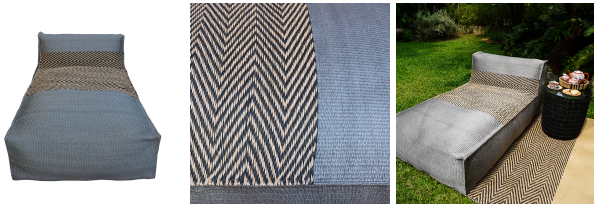

FUNFUN NIM Daybed

(FUN-DAYBED)

SKU:

Categories: [Day Bed](#), [Outdoor](#)

Product Description

Product name : FUNFUN NIM Daybed **Product code :** FUN-DAYBED **Size :** W100 x L170 x H70

Description : Handmade polypropylene Daybed weaved into FunFun pattern with small polystyrene balls stuffing. (removable cover)