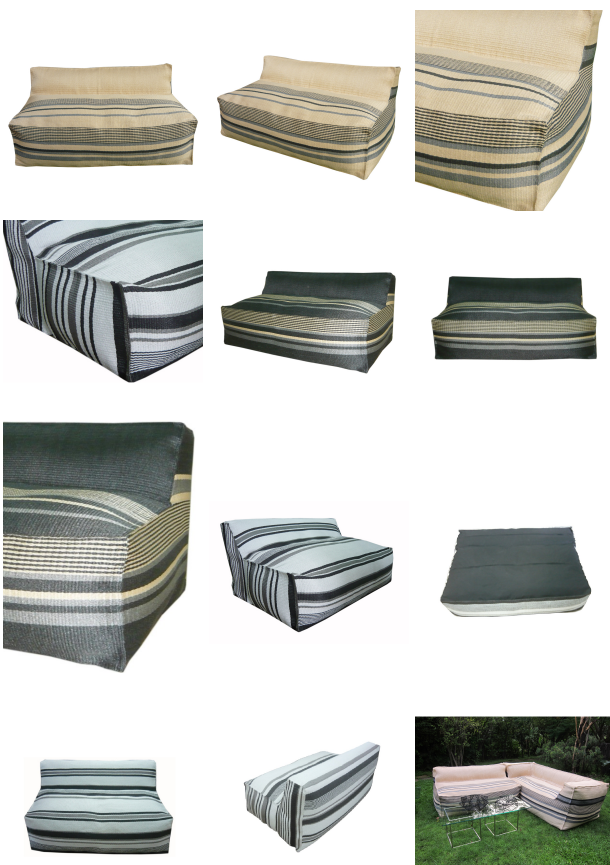

Size : W72 x L142 x H61 cm.

Handwoven Polypropylene No-arm 2-seats Sofa

(NSF/NIM/01)

SKU:

Categories: [Outdoor](#), [Sofa](#)

Polypropylene (PP) Color Way: Black & White Stripe, Cream Stripe, Grey Stripe

Product Description

Product name : Handwoven Polypropylene No-arm 2-seats Sofa **Product code :** NSF/NIM/01 **Color :**

- Cream color with stripe pattern
- Grey color with stripe pattern

- Black & White color with stripe pattern