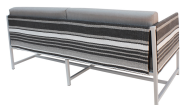

Pann 3-Seater Sofa

(PANN-3SF/CR)

SKU:

Categories: [Furniture](#), [Outdoor](#), [Sofa](#), [Sofa](#)

Pattern: PANN Polypropylene (PP) Color Way: Black-Grey-Silver Stripe, Plain Cream

Product Description

Product name : Pann 3-Seater Sofa **Product code :** PANN-3SF/CR **Color :**

- Plain cream
- Black-Grey-Silver stripe

Description :

- Powder coated aluminium frame
- Upholstered with woven polypropylene (PP)
- Seating cushion and back cushion with polyester fabric

Size : W75 x L180 x H66 cm.