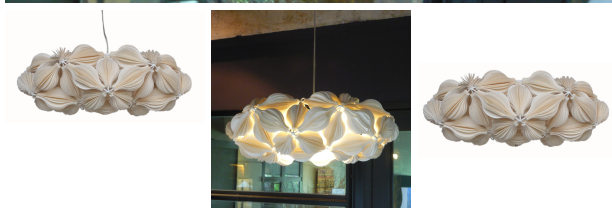

### Product Description

**Product name** : SA Pendant Lamp-P **Product code** : PUMPKIN SA-P **Description** : Mulberry paper pendant lamp decorate in minin pumpkin shape (item come without bulb) **Size** : Dia.56 x 20 cm.