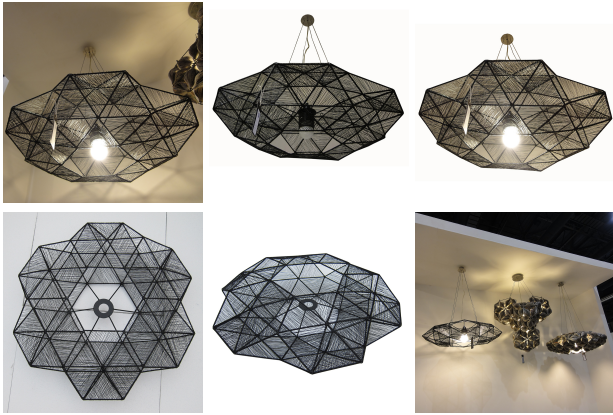

(CROSS LAMP-TW23)

SKU:

Categories: [Ceiling Lamp](#), [Lighting](#), [Pendant Lamp](#)

Product Description

Product name : CROSS Twisted Water Hyacinth Lamp **Product code :** CROSS LAMP-TW23 **Size :** Dia.35.5 x 97 cm. **Description :** CROSS Pendant Lamp Shade in woven twisted water hyacinth on powder-coated wire frame and decorated cotton tassels

CROSS Nylon Rope Pendant Lamp

(CROSS LAMP-JK23)

SKU:

Categories: [Ceiling Lamp](#), [Lighting](#), [Pendant Lamp](#)

Product Description

Product name : CROSS Nylon Rope Pendant Lamp **Product code :** CROSS LAMP-JK23 **Size :** Dia.35.5 x 97 cm. **Description :** CROSS Pendant Lamp Shade in woven nylon rope on powder-coated wire frame and decorated cotton tassels

Pumpkin Wire Pendant Lamp

(PUMPKIN-W)

SKU:

Categories: [Ceiling Lamp](#), [Lighting](#), [Pendant Lamp](#)

Product Description

Product name : Pumpkin Wire Pendant Lamp **Product code :** PUMPKIN-W **Size :** W74 x L74 x H20 cm.

Color : Black **Description :** Pumpkin shape pendant lamp made of powder coated wire frame (item come without bulb)

Pumpkin-02 Wire Pendant Lamp

(LP/NP/02/BK)

SKU:

Categories: [Ceiling Lamp](#), [Lighting](#), [Pendant Lamp](#)