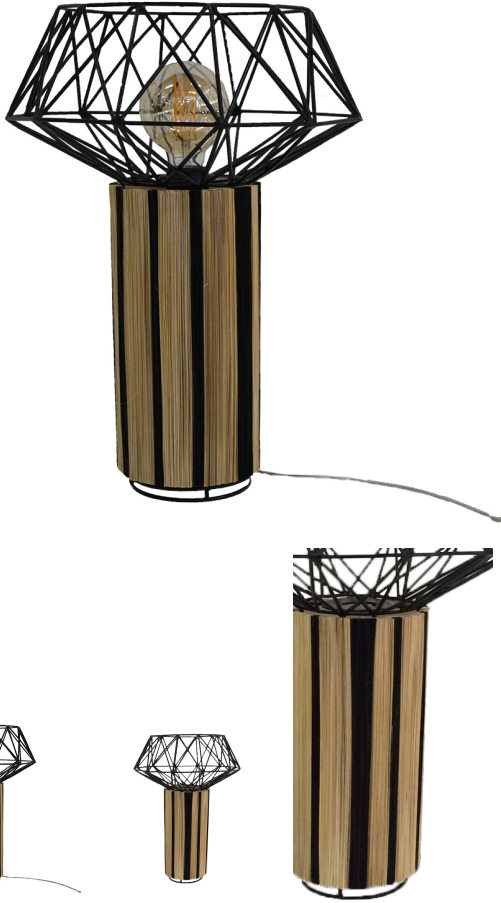

Hexa Bamboo Table Lamp

(HEXA-LAMP)

SKU:

Categories: [Lighting](#), [Table Lamp](#)

Product Description

Product name : Hexa Bamboo Table Lamp **Product code :** HEXA-LAMP **Description :** Black powder-coated wire Table Lamp in hexagonal shaped with bamboo in stripe pattern **Size :** W35 x L35 x H50 cm.