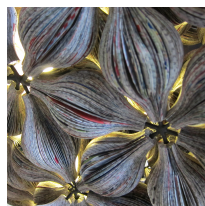

Newspaper Table/Pendant Lamp

(LOTUS-STAR)

SKU:

Categories: [Lighting](#), [Pendant Lamp](#), [Table Lamp](#)

Product Description

Product name : Newspaper Table/Pendant Lamp **Product code :** LOTUS-STAR **Description :**