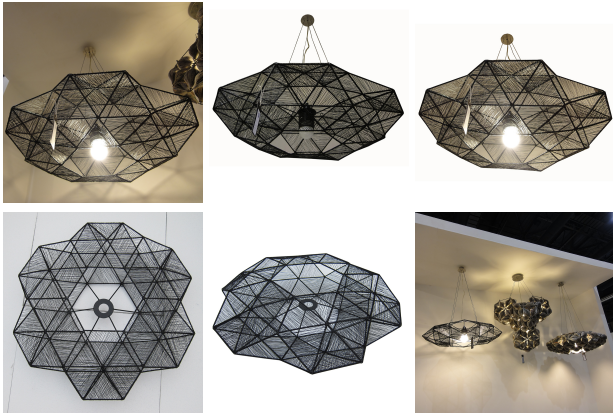

Pumpkin-02 Wire Pendant Lamp

(LP/NP/02/BK)

SKU:

Categories: [Ceiling Lamp](#), [Lighting](#), [Pendant Lamp](#)

Product Description

Product name : Pumpkin-02 Wire Pendant Lamp **Product code :** LP/NP/02/BK **Size :** Dia.74 x 20 cm.

Color : Black **Description :** Pumpkin shape ceiling lamp made of black powder coated frame and black wire frame decoration

---