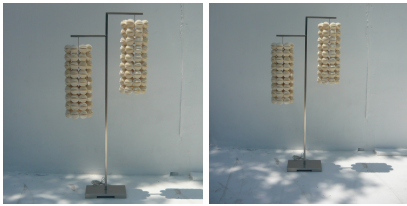

2-Angel-SA Floor Lamp/Dis.2

(2ANGEL SA/DIS.2)

SKU:

Categories: [Floor Lamp](#), [Lighting](#)

Product Description

Product name : 2-Angel-SA Floor Lamp/Dis.2 **Product code :** 2ANGEL SA/DIS.2 **Size :** W36 x L80 x H154 cm. **Description :** 2Angel mulberry paper (9 rolls) floor lamp with nickel coated steel stand with hairline finish (item come without bulb)