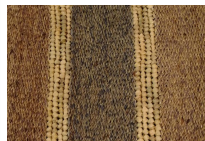

Description : Polypropylene (PP) thread in crochet weave cushion with polyester fiberfill **Size :**

- Square - W45 x L45 x L20 cm.
- Rectangle - W40 x L55 x L20 cm.

Handwoven Pillow-09

(TPW-09)

SKU:

Categories: [Cushion](#)