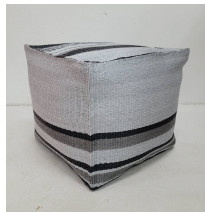

Handwoven Polypropylene Medium Stool

(PO-STR/M)

SKU:

Categories: [Ottoman, Foot Stool & Pouffe](#), [Outdoor](#), [Stool](#)

Polypropylene (PP) Color Way: Cream Stripe, Grey Stripe, Silver Stripe