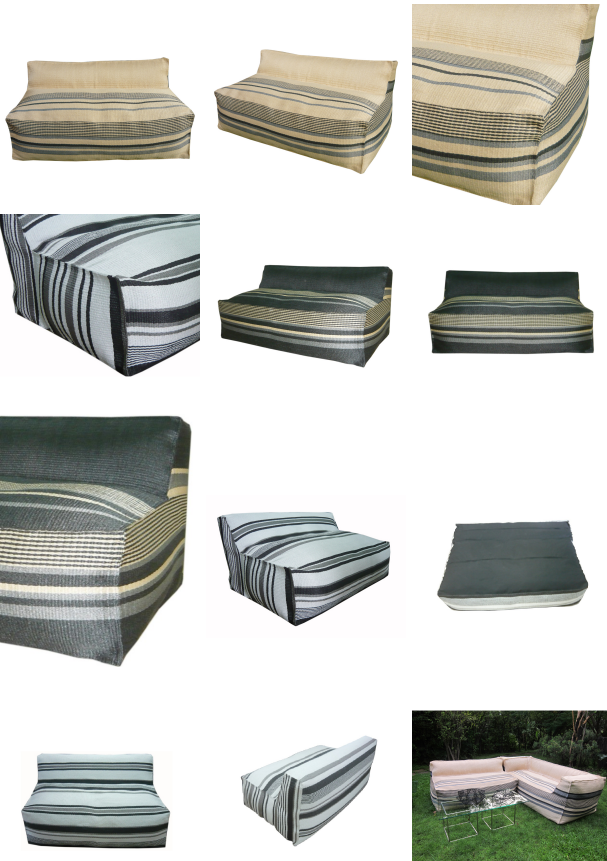

Handwoven Polypropylene No-arm 2-seats Sofa

(NSF/NIM/01)

SKU:

Categories: [Outdoor](#), [Sofa](#)

Polypropylene (PP) Color Way: Black & White Stripe, Cream Stripe, Grey Stripe

Product Description

Product name : Handwoven Polypropylene No-arm 2-seats Sofa **Product code :** NSF/NIM/01 **Color :**

- Cream color with stripe pattern
- Grey color with stripe pattern

- Black & White color with stripe pattern

Description : Handwoven Polypropylene (PP) outdoor No-arm 2 seats Sofa with small polystyrene balls stuffing. (removable cover) **Size** : W90 x L150 x H70 cm.
