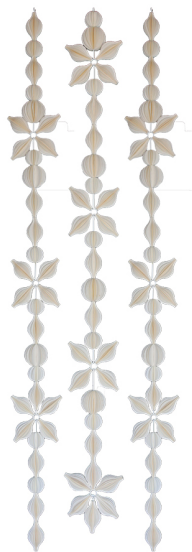

# Mulberry Paper Roy Hanging Mobile

(ROY HANGING MOBILE)

SKU:

Categories: [Decorate](#), [Decorative](#)

Model: ABA, BAB

## Product Description

**Product name :** Mulberry Paper Roy Hanging Mobile **Product code :**

- Roy Hanging Mobile (ABA)
- Roy Hanging Mobile (BAB)

**Description** : ROY Hanging Mobile with mulberry paper in combination **Size** : W60 x L221 cm.