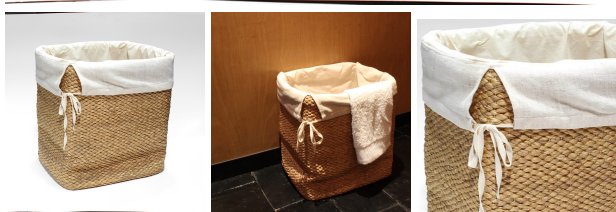

Single braided Rectangle Laundry basket-08

(SBA-08 L)

SKU:

Categories: [Basket & Bowl](#)

Product Description

Product name : Single braided Rectangle Laundry basket-08

Product code : SBA-08 L

Description : Laundry basket made from single braided water hyacinth with removable cotton fabric bag

Size : W28 x L38 x H45 cm.
