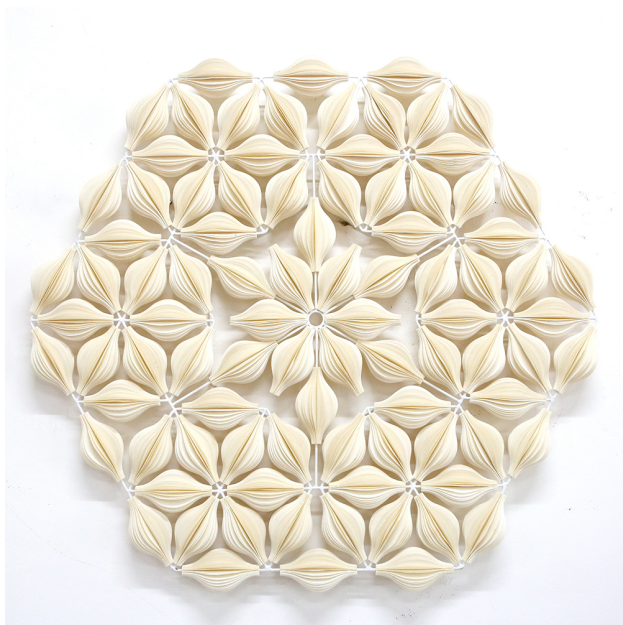

S-Star Wall Decoration

(S-STAR)

SKU:

Categories: [Decorative](#), [Wall art](#)

Product Description

Product name : S-Star Wall Decoration **Product code :** S-STAR **Description :** S-Strar Wall decoration in lotus arrangement made from mulberry paper modules with powder-coated wire frame **Size :** W90 x L82 x H8 cm.
