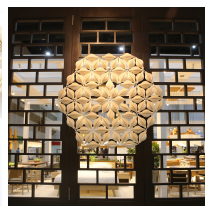

S-Star Wall Decoration

(S-STAR)

SKU:

Categories: [Decorative](#), [Wall art](#)

Product Description

Product name : S-Star Wall Decoration **Product code :** S-STAR **Description :** S-Strar Wall decoration in lotus arrangement made from mulberry paper modules with powder-coated wire frame **Size :** W90 x L82 x H8 cm.
