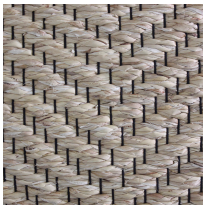

## Mini Chair (Chain pattern)

(MINI-CH/WH)

SKU:

Categories: [Chair](#), [Furniture](#)

### Product Description

**Product name :** Mini Chair (Chain pattern) **Product code :** MINI-CH/WH **Color :** Natural **Description :** Handwoven water hyacinth Mini Chair with Chain pattern removable cover and small polystyrene balls stuffing **Size :** W65 x L75 x H60 cm.