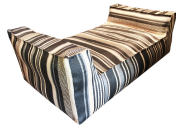

Halem King-Size Bed

(NIM/Q/DAYBED/2EN-SET)

SKU:

Categories: [Day Bed](#), [Outdoor](#)

Product Description

Product name : Halem King-Size Bed(set) **Product code :** NIM/Q/DAYBED/2EN (SET) **Color :** Grey color with stripe pattern **Description :** Handwoven polypropylene (PP) outdoor king-size bed with small polystyrene balls stuffing. (removable cover) / Item comes with nickel coated steel frame and white outdoor fabric canopy **Size :** W120 x L210 x H180 cm.
