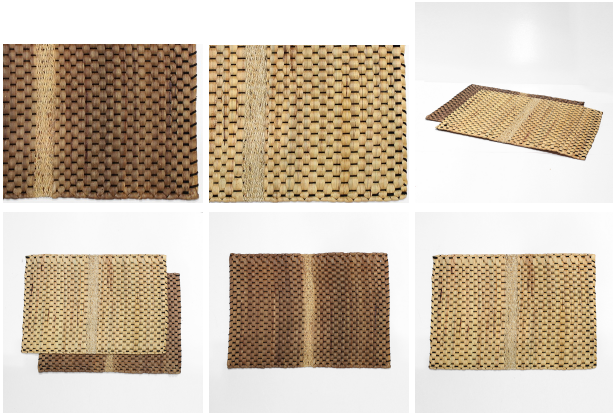

Water Hyacinth Placemat/PTWP35

(PTWP-35)

SKU:

Categories: [Placemat](#), [Table Top](#)

Water Hyacinth Color: Br - Nat - Br, Gr - Nat - Gr, Nat - Br - Nat, Nat - Gr - Nat, Nat - Nat - Nat

Product Description

Product name : Water Hyacinth Placemat / PTWP35 **Product code :** PTWP-35 **Color :**

- Natural
- Brown

Description : Placemat made from plan water hyacinth with twisted design in the center **Size :** W34 x L45 cm.
