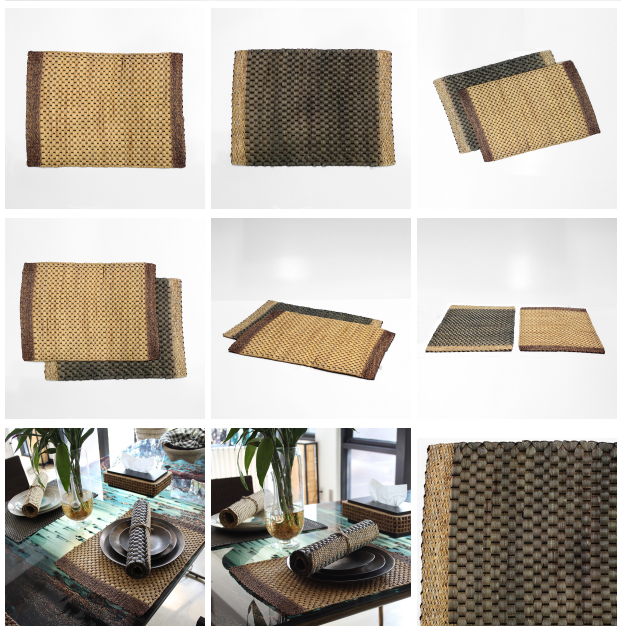

Water Hyacinth Placemat/TWP040

(TWP-040)

SKU:

Categories: [Placemat](#), [Table Top](#)

Water Hyacinth Color: Br - Nat - Br, Nat - Br - Nat, Nat - Gr - Nat, Nat - Nat - Nat

Product Description

Product name : Water Hyacinth Placemat/TWP040 **Product code :** TWP-040 **Color :**

- Brown - Natural - Brown
- Natural - Brown - Natural
- Natural - Grey - Natural
- Natural - Natural - Natural

Size : W34 x L45 cm.
