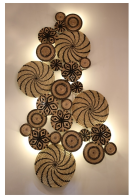

KoK Wall Art Decoration with Lighting

(KOK-WD/ISN/LT)

SKU:

Categories: [Decorate](#), [Decorative](#), [Wall art](#)

Electric system: With bulb, Without bulb

Product Description

Product name : KoK Wall Art Decoration with Lighting **Product code :**

- KOK-WD/ISN/LT
- KOK-WD/ISN/WOLT

Color : Natural **Description :** Wall art decorative items made of KoK weaved into modula shape and combined into pattern / (with lighting) , (with electric system but without bulb) **Size :** W92 x L174 x 9 (thick) cm.