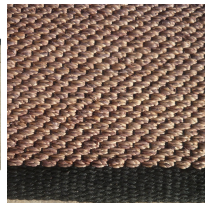

## Twisted Water Hyacinth Rug

(TRG-PLAIN)

SKU:

Categories: [Indoor Rug](#), [Mat](#), [Rug](#)

Size: M, XS Water Hyacinth Color: Brown, Grey, Natural

## Product Description

**Product name :** Twisted Water Hyacinth Rug **Product code :**

- TRG-PLAIN / XS
- TRG-PLAIN / M

**Color :**

- Natural
- Brown
- Grey

**Description :** Handwoven twisted water hyacinth rug with black jute edges **Size :**