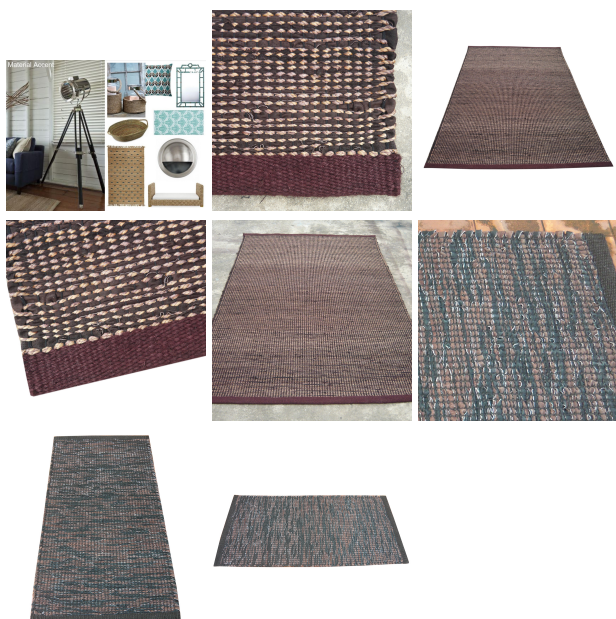

Leather Rug-LEA

(RG-LEA)

SKU:

Categories: [Indoor Rug](#), [Mat](#), [Rug](#)

Model: 01, 02 Size: M

Product Description

Product name : Leather Rug-LEA **Product code :** RG-LEA **Description :** Handwoven Leather rug **Size :** W90 x L150 cm.
