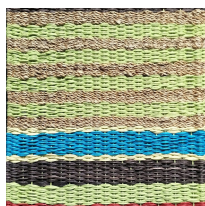

Twisted WH & Cotton Rope Rug-NL091

(RG-NL091)

SKU:

Categories: [Indoor Rug](#), [Mat](#), [Rug](#)

Size: L, M

Product Description

Product name : Twisted WH & Cotton Rope Rug-NL091 **Product code :** RG-NL091 **Description :** Handwoven twisted water hyacinth mixed with cotton rope rug **Size :**