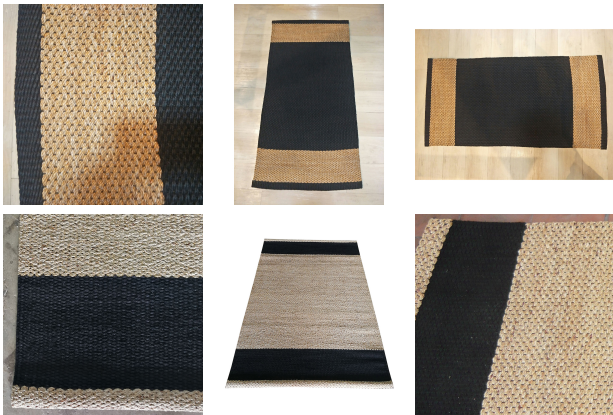

Black Jute and Twisted WH Rug-TRG

(TRG-01) (TRG-02)

SKU:

Categories: [Indoor Rug](#), [Mat](#), [Rug](#)

Model: 01, 02 Size: S, XL

Product Description

Product name : Black Jute and Twisted WH Rug-TRG **Product code :**

- TRG-01
- TRG-02

Description : Black jute rug with twisted water hyacinth border **Size :** W60 x L120 cm.
