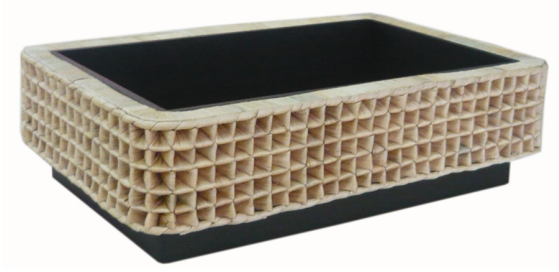

Waffle Box

(WBX-01) (WBX-02)

SKU:

Categories: [Box](#)

Model: 01, 02 Size: L, S

G-MARK AWARD 2005

G-MARK AWARD 2005

Product Description

Product name : Waffle Box

Product code :

- WBX-01
- WBX-02

Description : Wooden box with water hyacinth in waffle design

Size :

- 01L (Large) - W27.5 x L27.5 x H15 cm.
 - 01S (Small) - W22 x L22 x H12 cm.
 - 02L (Large) - W24 x L35 x H10 cm.
 - 02S (Small) - W19 x L29 x H8 cm.
-