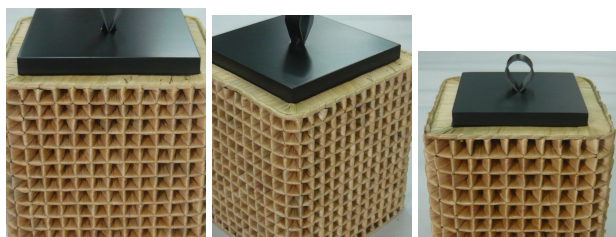

## Waffle Box-03

(WBX-03)

SKU:

Categories: [Box](#)

Size: L, M, S

G-MARK AWARD 2005

### Product Description

**Product name :** Waffle Box-03

**Product code :** WBX-03

**Description :** Wooden box with lid, decorated with water hyacinth in waffle design

**Size :**

- Large - W22 x L22 x H25 cm.
- Medium - W19 x L19 x H21 cm.
- Small - W15 x L15 x H17.5 cm.