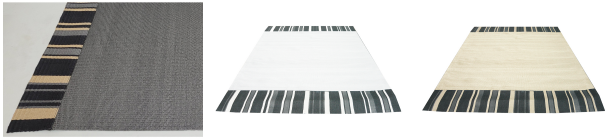

Polypropylene Rug-09

(RGPP-09)

SKU:

Categories: [Mat](#), [Outdoor](#), [Rug](#)

Polypropylene (PP) Color Way: Black & White Stripe, Cream Stripe, Grey Stripe
Size: W120 x L180 cm., W180 x L270 cm., W90 x L150 cm.

Product Description

Product name : Polypropylene Rug-09 **Product code :** RGPP-09 **Size :**

- W90 x L150 cm.
- W120 x L180 cm.
- W180 x L270 cm.

Color :

- Grey color with stripe pattern
- Cream color with stripe pattern
- Black & White color with stripe pattern

Description : Handwoven polypropylene (PP) rug in plain color with stripe edge
