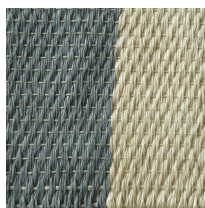

## Polypropylene Rug-14

(RGPP-14)

SKU:

Categories: [Mat](#), [Outdoor](#), [Rug](#)

### Product Description

**Product name** : Polypropylene Rug-14 **Product code** : RGPP-14 **Color** : Cream - Grey - Cream

**Description** : Handwoven polypropylene (PP) rug in in grey color with cream border **Size** : Xtra Xtra Large (XXL) - W180 x L270 cm.