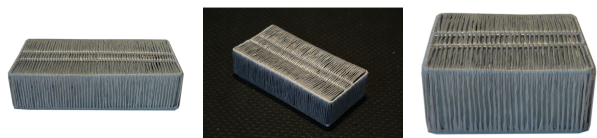

Twisted Polypropylene Box-13

(PPBX-13)

SKU:

Categories: [Box](#)

Model: R, SQ Polypropylene (PP) Color Way: Silver, White

Product Description

Product name : Twisted Polypropylene Box-13

Product code : PPBX-13

Color :

- Silver
- White

Description : Wooden box with woven twisted polypropylene (PP) lid

Size :

- Rectangle - W14.5 x L28.5 x H8 cm.
 - Square - W14 x L15.5 x H8 cm.
-