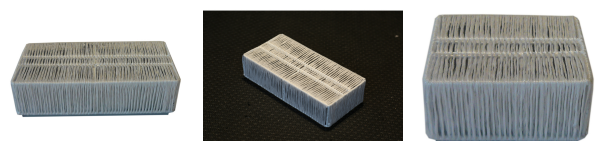

Twisted Polypropylene Box-13

(PPBX-13)

SKU:

Categories: [Box](#)

Model: R, SQ Polypropylene (PP) Color Way: Silver, White

Product Description

Product name : Twisted Polypropylene Box-13

Product code : PPBX-13

Color :

- Silver
- White

Description : Wooden box with woven twisted polypropylene (PP) lid

Size :

- Rectangle - W14.5 x L28.5 x H8 cm.
 - Square - W14 x L15.5 x H8 cm.
-