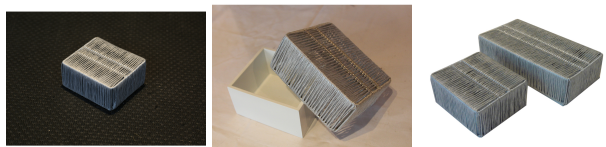

Twisted Polypropylene Box-13

(PPBX-13)

SKU:

Categories: [Box](#)

Model: R, SQ Polypropylene (PP) Color Way: Silver, White

Product Description

Product name : Twisted Polypropylene Box-13

Product code : PPBX-13

Color :

- Silver
- White

Description : Wooden box with woven twisted polypropylene (PP) lid

Size :

- Rectangle - W14.5 x L28.5 x H8 cm.
 - Square - W14 x L15.5 x H8 cm.
-