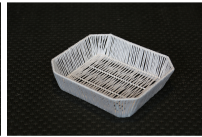

Polypropylene Basket-13

(PPBA-13)

SKU:

Categories: [Basket & Bowl](#)

Polypropylene (PP) Color Way: Silver, White **Size:** RL, RM, RS, SQL, SQM, SQS

Product Description

Product name : Polypropylene Basket-13

Product code :

- PPBA-13 SQ
- PPBA-13 R

Color :

- Silver
- White

Description : Basket made from woven polypropylene (PP)

Size :

- SQL (Large) - W18 x L18 x H6 cm.
- SQM (Medium) - W16 x L16 x H6 cm.
- SQS (Small) - W14 x L14 x H6 cm.
- RL (Large) - W21 x L24 x H6 cm.
- RM (Medium) - W18 x L21 x H6 cm.
- RS (Small) - W16 x L18 x H6 cm.