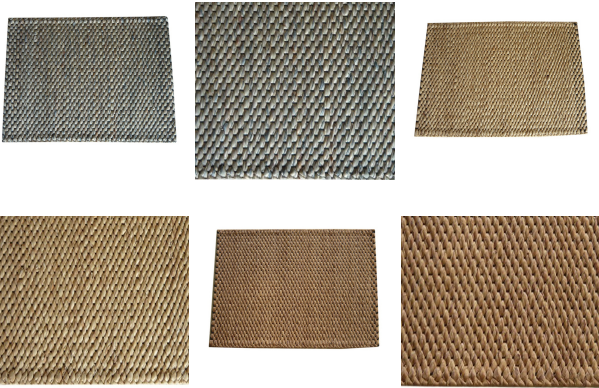

Water Hyacinth Placemat-31

(SWP-31)

SKU:

Categories: [Placemat](#), [Table Top](#)

Water Hyacinth Color: Brown, Grey, Natural

Product Description

Product name : Water Hyacinth Placemat-31 **Prodcut code :** SWP-31 **Color :**

- Natural
- Brown
- Grey

Description : Placemat made from plain single braided water hyacinth **Size :** W34 x L45 cm.
