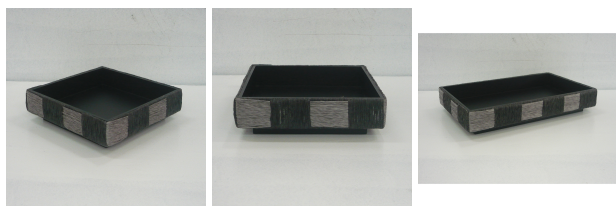

Polypropylene Twisted Criss-Cross

(PP-TTY05) (PP-TTY06)

SKU:

Categories: [Tray](#), [Tray & Food Cover](#)

Model: 05, 06

Product Description

Product name : Polypropylene Twisted Crss-Cross **Product code :**

- PP-TTY05
- PP-TTY06

Color : Black - Grey **Description :** Black wooden tray with polypropylene (PP) twisted criss-cross wrapped
Size :

- 05 - W22.5 x L22.5 x H8 cm.
- 06 - W22.5 x L42.5 x H8 cm.