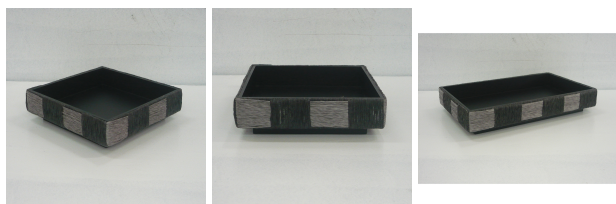

## Polypropylene Twisted Criss-Cross

(PP-TTY05) (PP-TTY06)

SKU:

Categories: [Tray](#), [Tray & Food Cover](#)

Model: 05, 06

### Product Description

**Product name :** Polypropylene Twisted Crss-Cross **Product code :**

- PP-TTY05
- PP-TTY06

**Color :** Black - Grey **Description :** Black wooden tray with polypropylene (PP) twisted criss-cross wrapped  
**Size :**

- 05 - W22.5 x L22.5 x H8 cm.
- 06 - W22.5 x L42.5 x H8 cm.