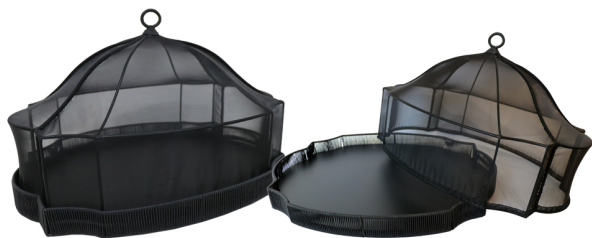

Set Louis Cotton Tray & Louis Nylon Cover

(SET LOUIS CTTY21 & LOUIS CTY21)

SKU:

Categories: [Tray & Cover](#), [Tray & Food Cover](#)

Size: L, S

Product Description

Product name : Set Louis Cotton Tray & Louis Nylon Cover **Product code :** SET LOUIS CTTY21 & LOUIS CTY21 **Size :**

- Large (L) - W40.5 x L55.5 x H34 cm.
- Small (S) - W40 x L40 x H34 cm.

Description : Set Louis plaswood tray : with black cotton weave on wire frame & Nylon cover with cotton loop
