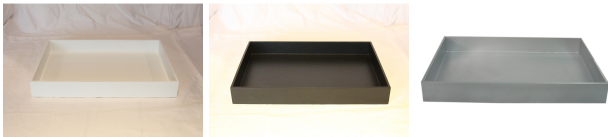

Wooden (MDF) Tray

(WDTY-13)

SKU:

Categories: [Tray](#), [Tray & Food Cover](#)

Size: R, SQ Color: Black, Silver, White

Product Description

Product name : Wooden (MDF) Tray **Product code :** WDTY-13 **Size :**

- 13SQ (Square) - W30.5 x L30.5 x H5.5 cm.
- 13R (Rectangle) - W30.5 x L44.5 x H5.5 cm.

Color :

- Black
- White
- Silver

Description : Wooden (MDF) Tray
