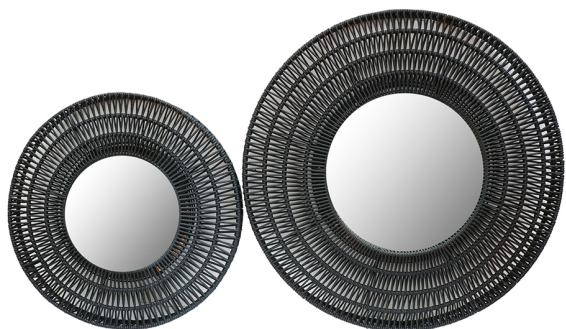

CROSS Cotton Rope Mirror

(CROSS-MR-CT)

SKU:

Categories: [Decorative](#), [Mirror](#)

Size: L, S

Product Description

Product name : CROSS Cotton Rope Mirror **Product code :** CROSS-MR-CT **Size :**

- Large (L) - Dia.80x5.5 cm.
- Small (S) - Dia.60x5.5 cm.

Description : CROSS Mirror in woven cotton rope on powder-coated wire frame in round shape
