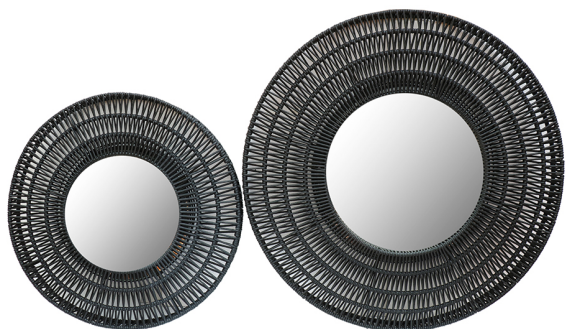

## CROSS Cotton Rope Mirror

(CROSS-MR-CT)

SKU:

Categories: [Decorative](#), [Mirror](#)

Size: L, S

### Product Description

**Product name :** CROSS Cotton Rope Mirror **Product code :** CROSS-MR-CT **Size :**

- Large (L) - Dia.80x5.5 cm.
- Small (S) - Dia.60x5.5 cm.

**Description :** CROSS Mirror in woven cotton rope on powder-coated wire frame in round shape