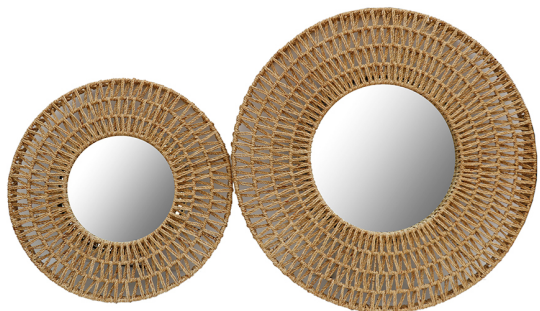

CROSS Twist Water Hyacinth Mirror

(CROSS-MR-TW)

SKU:

Categories: [Decorative](#), [Mirror](#)

Size: L, S

Product Description

Product name : CROSS Twist Water Hyacinth Mirror **Product code :** CROSS-MR-TW **Size :**

- Large (L) - Dia.80 x 5.5 cm.
- Small (S) - Dia.60 x 5.5 cm.

Description : CROSS Mirror in woven twisted water hyacinth on powder-coated wire frame in round shape