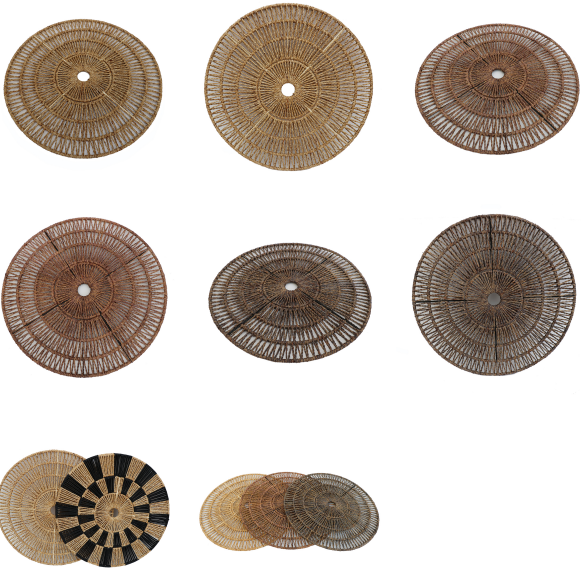

## CROSS Twisted Water Hyacinth Placemat

(CROSS PMTW-23)

SKU:

Categories: [Placemat](#), [Table Top](#)

Water Hyacinth Color: Brown, Grey, Natural

### Product Description

**Product name :** CROSS Twisted Water Hyacinth Placemat **Product code :** CROSS PMTW-23 **Size :** Dia.38 x 0.7 cm. **Color :**

- Natural
- Brown
- Grey

**Description :** CROSS Round Placemat made from wire frame, hand-wrapped twisted water hyacinth