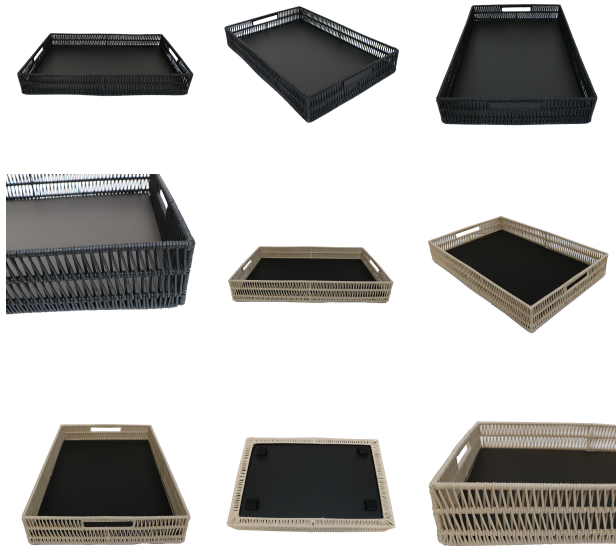

CROSS Cotton Rope Tray-081R

(CROSS TY-CT081R)

SKU:

Categories: [Tray](#), [Tray & Food Cover](#)

Color: Black, Cream

Product Description

Product name : CROSS Cotton Rope Tray-081R **Product code :** CROSS TY-CT081R **Size :** W37.5 x L57 x H9 cm. **Color :**

- Black
- Cream

Description : CROSS Rectangle Plaswood Tray in woven cotton rope on powder-coated wire frame