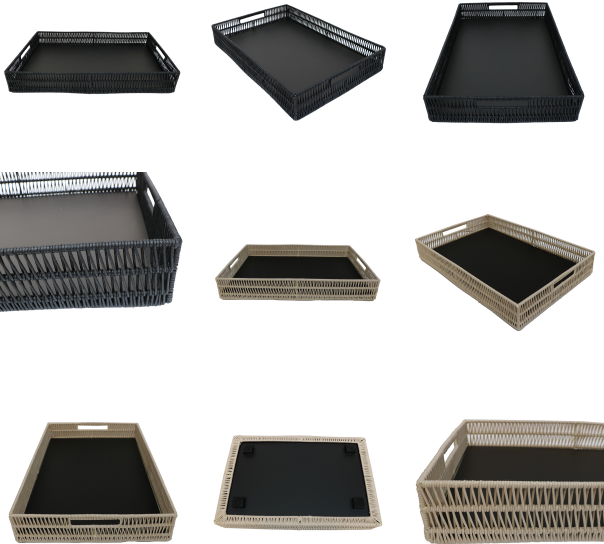

CROSS Cotton Rope Tray-081R

(CROSS TY-CT081R)

SKU:

Categories: [Tray](#), [Tray & Food Cover](#)

Color: Black, Cream

Product Description

Product name : CROSS Cotton Rope Tray-081R **Product code :** CROSS TY-CT081R **Size :** W37.5 x L57 x H9 cm. **Color :**

- Black
- Cream

Description : CROSS Rectangle Plaswood Tray in woven cotton rope on powder-coated wire frame