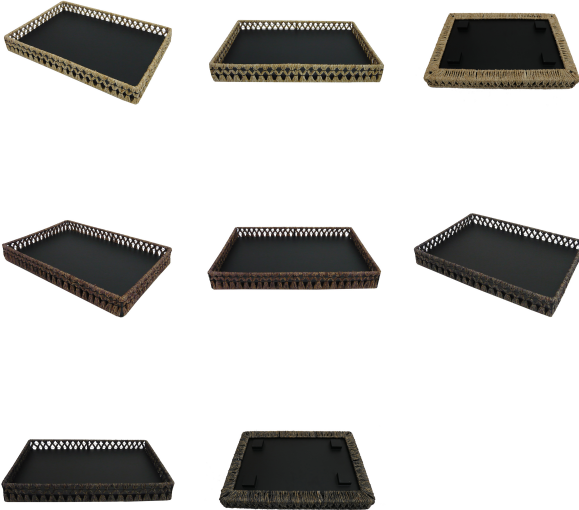

Poon Water Hyacinth Rectangle Tray(14R)

(POON TTY-14 R)

SKU:

Categories: [Tray](#)

Water Hyacinth Color: Brown, Grey, Natural

Product Description

Product name : Poon Water Hyacinth Rectangle Tray(14R) **Product code** : POON TTY-14 R **Size** : W31 x L45.5 x H6 cm. **Description** : POON Rectangle Tray with water hyacinth hand tied with wax thread, on powder-coated wire frame in poon weave with plaswood top **Color** :

- Natural
- Brown
- Grey