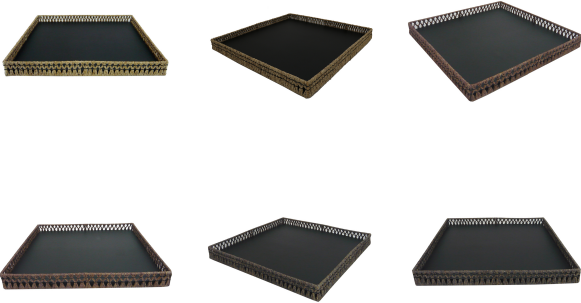

Poon Water Hyacinth Square Tray(081SQ)

(POON TTY-081 SQ)

SKU:

Categories: [Tray](#)

Water Hyacinth Color: Brown, Grey, Natural

Product Description

Product name : Poon Water Hyacinth Square Tray(081SQ) **Product code :** POON TTY-081 SQ **Size :** W54.5 x L54.5 x H6 cm. **Description :** POON Square Tray with water hyacinth hand tied with wax thread, on powder-coated wire frame in poon weave with plaswood top **Color :**

- Natural
- Brown
- Grey