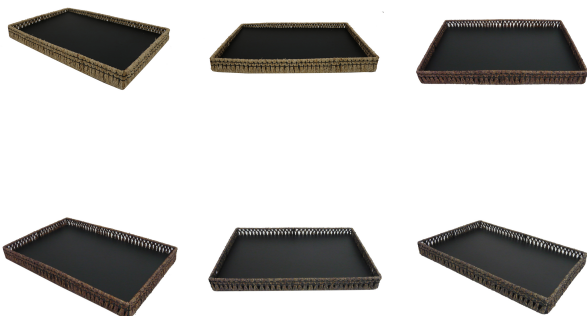

Poon Water Hyacinth Rectangle Tray(081R)

(POON TTY-081 R)

SKU:

Categories: [Tray](#)

Water Hyacinth Color: Brown, Grey, Natural

Product Description

Product name : Poon Water Hyacinth Rectangle Tray(081R) **Product code** : POON TTY-081 R **Size** : W38 x L57 x H6 cm. **Description** : POON Rectangle Tray with water hyacinth hand tied with wax thread, on powder-coated wire frame in poon weave with plaswood top **Color** :

- Natural
- Brown
- Grey