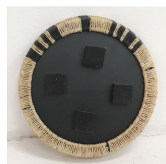

## Melange Water Hyacinth and Cotton Round Tray (13RD)

(MELANGE TRAY-13 RD)

SKU:

Categories: [Tray](#)

Size: 13RDL, 13RDM, 13RDS

### Product Description

**Product name :** Melange Water Hyacinth and Cotton Round Tray (13RD) **Product code :** MELANGE TRAY-13 RD **Size :**

- 13 RD/L (Large) - Dia.54 x 6 cm.
- 13 RD/M (Medium) - Dia.48 x 6 cm.
- 13 RD/S (Small) - Dia.30 x 6 cm.

**Product description :** Melange Round Tray made of wire frame, hand-wrapped with black cotton rope and twisted water hyacinth, black plaswood top

---