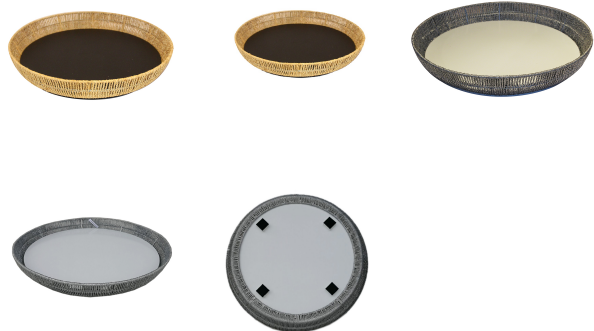

## Water Hyacinth Round Tray (13RD)

(WHTY-13 RD)

SKU:

Categories: [Tray](#)

Size: 13RDL, 13RDM Water Hyacinth Color: Natural, Silver

### Product Description

**Product name :** Water Hyacinth Round Tray (13RD) **Product code :** WHTY-13 RD **Size :**

- 13 RD/L (Large) - Dia.58 x 8 cm.
- 13 RD/M (Medium) - Dia.55 x 8 cm.

**Description :** Plaswood tray with water hyacinth twisted design **Color :**

- Natural
- Silver