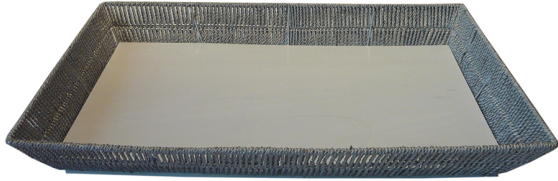

## Water Hyacinth Rectangle Tray (13R)

(WHTY-13 R)

SKU:

Categories: [Tray](#)

Water Hyacinth Color: Natural, Silver

### Product Description

**Product name :** Water Hyacinth Rectangle Tray (13R) **Product code :** WHTY-13 R **Size :** W41.5 x L62 x H8 cm. **Description :** Plaswood tray with water hyacinth twisted design **Color :**

- Natural
- Silver