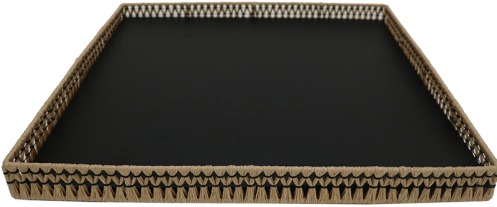

## Poon Polypropylene Square Tray (081SQ)

(POON PTY-081 SQ)

SKU:

Categories: [Tray](#)

**Polypropylene (PP) Color Way:** Cream, Silver **Thread:** Black, White

### Product Description

**Product name :** Poon Polypropylene Square Tray (081SQ) **Product code :** POON PTY-081 SQ **Size :** W54.5 x L54.5 x H6 cm. **Description :** Poon Tray with polypropylene (PP) hand tied with wax thread, on powder-coated wire frame in poon weave with plaswood top **Color :**

- Cream
- Silver