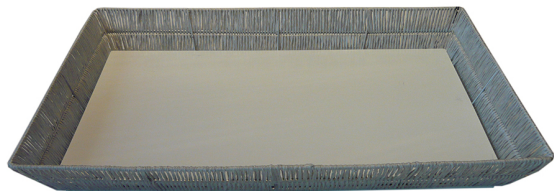

## Twisted Polypropylene Rectangle Tray(13R)

(PPTY-13 R)

SKU:

Categories: [Tray](#)

**Polypropylene (PP) Color Way:** Silver, White  
**Plaswood:** Silver, White

### Product Description

**Product name :** Twisted Polypropylene Rectangle Tray (13R) **Product code :** PPTY-13 R **Size :** W47 x L59 x H8 cm. **Description :** Tray made of wire frame, woven twisted polypropylen (PP), plaswood top (Plaswood is PVC foam sheet) **Color :**