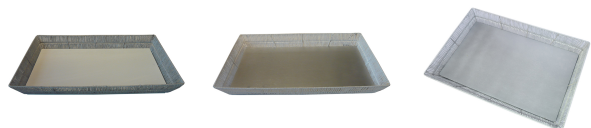

## Twisted Polypropylene Rectangle Tray(13R)

(PPTY-13 R)

SKU:

Categories: [Tray](#)

**Polypropylene (PP) Color Way:** Silver, White  
**Plaswood:** Silver, White

### Product Description

**Product name :** Twisted Polypropylene Rectangle Tray (13R) **Product code :** PPTY-13 R **Size :** W47 x L59 x H8 cm. **Description :** Tray made of wire frame, woven twisted polypropylen (PP), plaswood top (Plaswood is PVC foam sheet) **Color :**