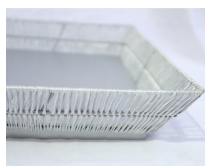

Twisted Polypropylene Square Tray(13SQ)

(PPTY-13 SQ)

SKU:

Categories: [Tray](#)

Polypropylene (PP) Color Way: Silver, White
Plaswood: Silver, White

Product Description

Product name : Twisted Polypropylene Square Tray (13SQ) **Product code :** PPTY-13 SQ **Size :** W59 x L59 x H8 cm. **Description :** Tray made of wire frame, woven twisted polypropylen (PP), plaswood top (Plaswood is PVC foam sheet) **Color :**